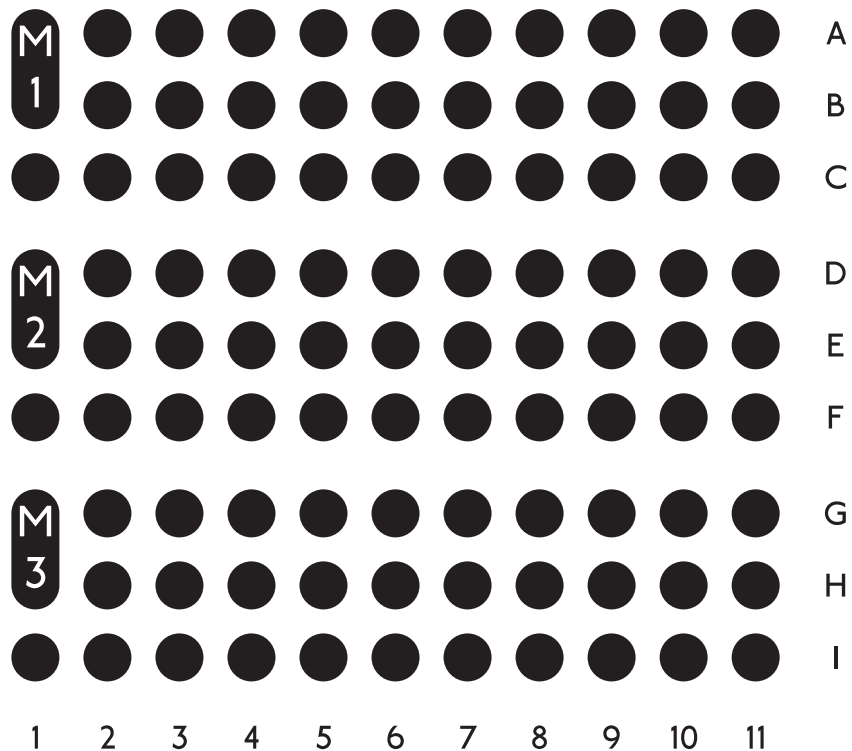

## DOPING INJECTION PATTERN TATTOO

### INSTRUCTIONS

1. ADJUST THE SIZE TO THE DESIRED LOCATION ON SKIN
2. TATTOO THE PATTERN WITH DESIRED NUMBER OF MONTHS
3. USE THE TATTOO LIKE A MATRIX FOR MONTHLY USAGE